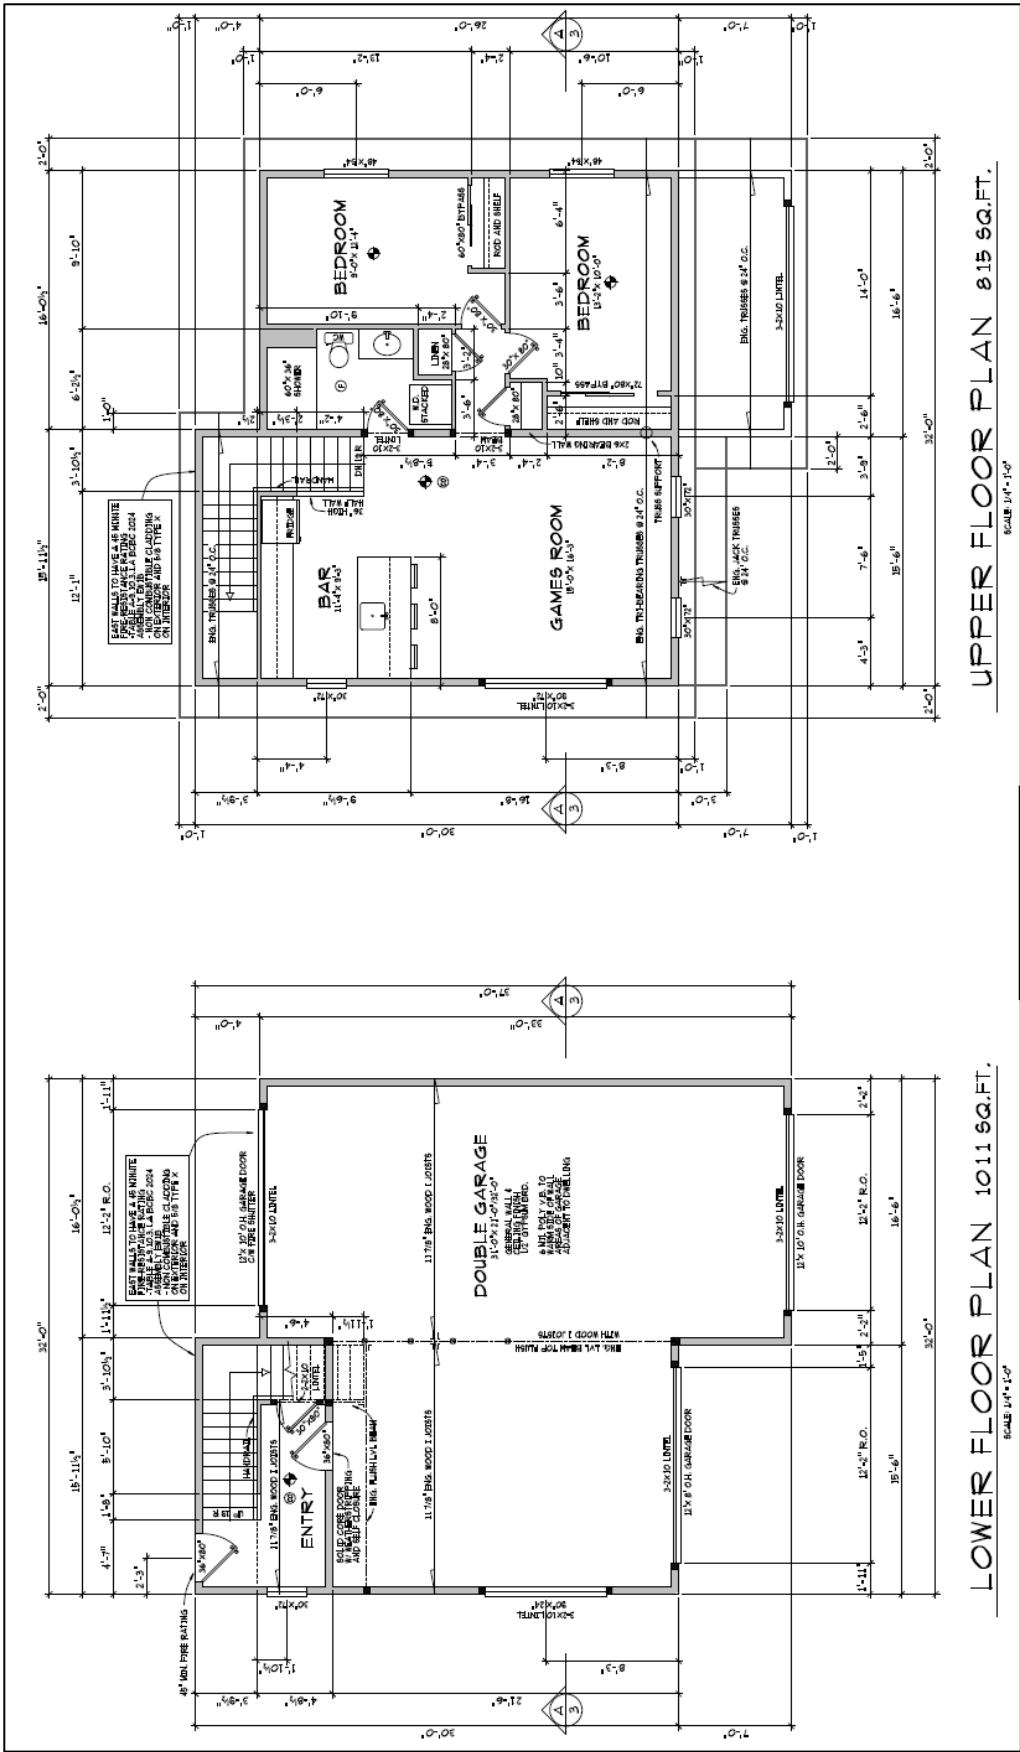

South Shuswap Zoning Bylaw No. 701

# Site Plan

# Drawings

**WEST  
ELEVATION**

**EAST  
ELEVATION**