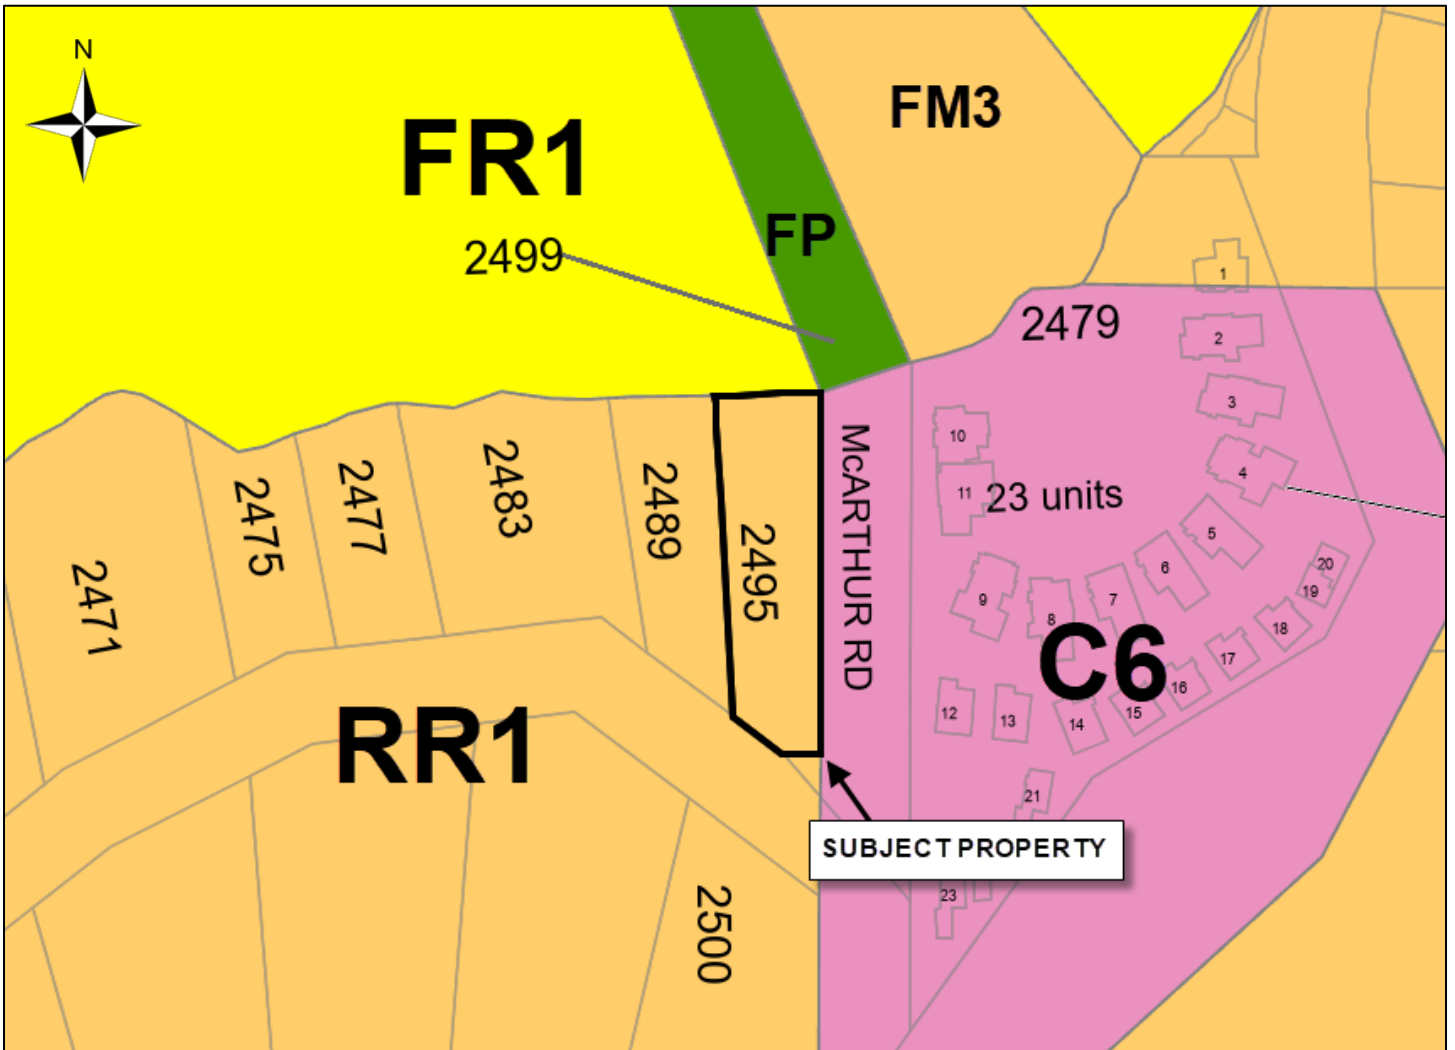

South Shuswap Zoning Bylaw No. 701

# Site Plan

# Drawings

**WEST  
ELEVATION**

**EAST  
ELEVATION**

# NORTH ELEVATION