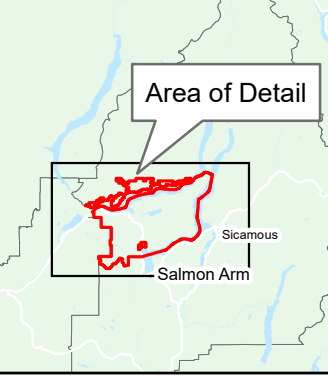

Service Area

Service Area

Service Area

Schedule A
North & South Shuswap
Community Arts, Recreation
and Culture Programs
Financial Contribution
Service Area Establishment
Bylaw No. 5798, 2019

0 10 km
 Scale: 1:250,000

Established by Service Area
 Bylaw No. 5798, 2019

- Legend**
- Service Area
 - CSRD Boundary
 - Parcel Boundary
 - Crown Land
 - Native Land
 - Road
 - Water

CSRD
 COLUMBIA SHUSWAP REGIONAL DISTRICT

Columbia Shuswap Regional District
 555 Harbourfront Drive NE
 Salmon Arm, BC V1E 4P1